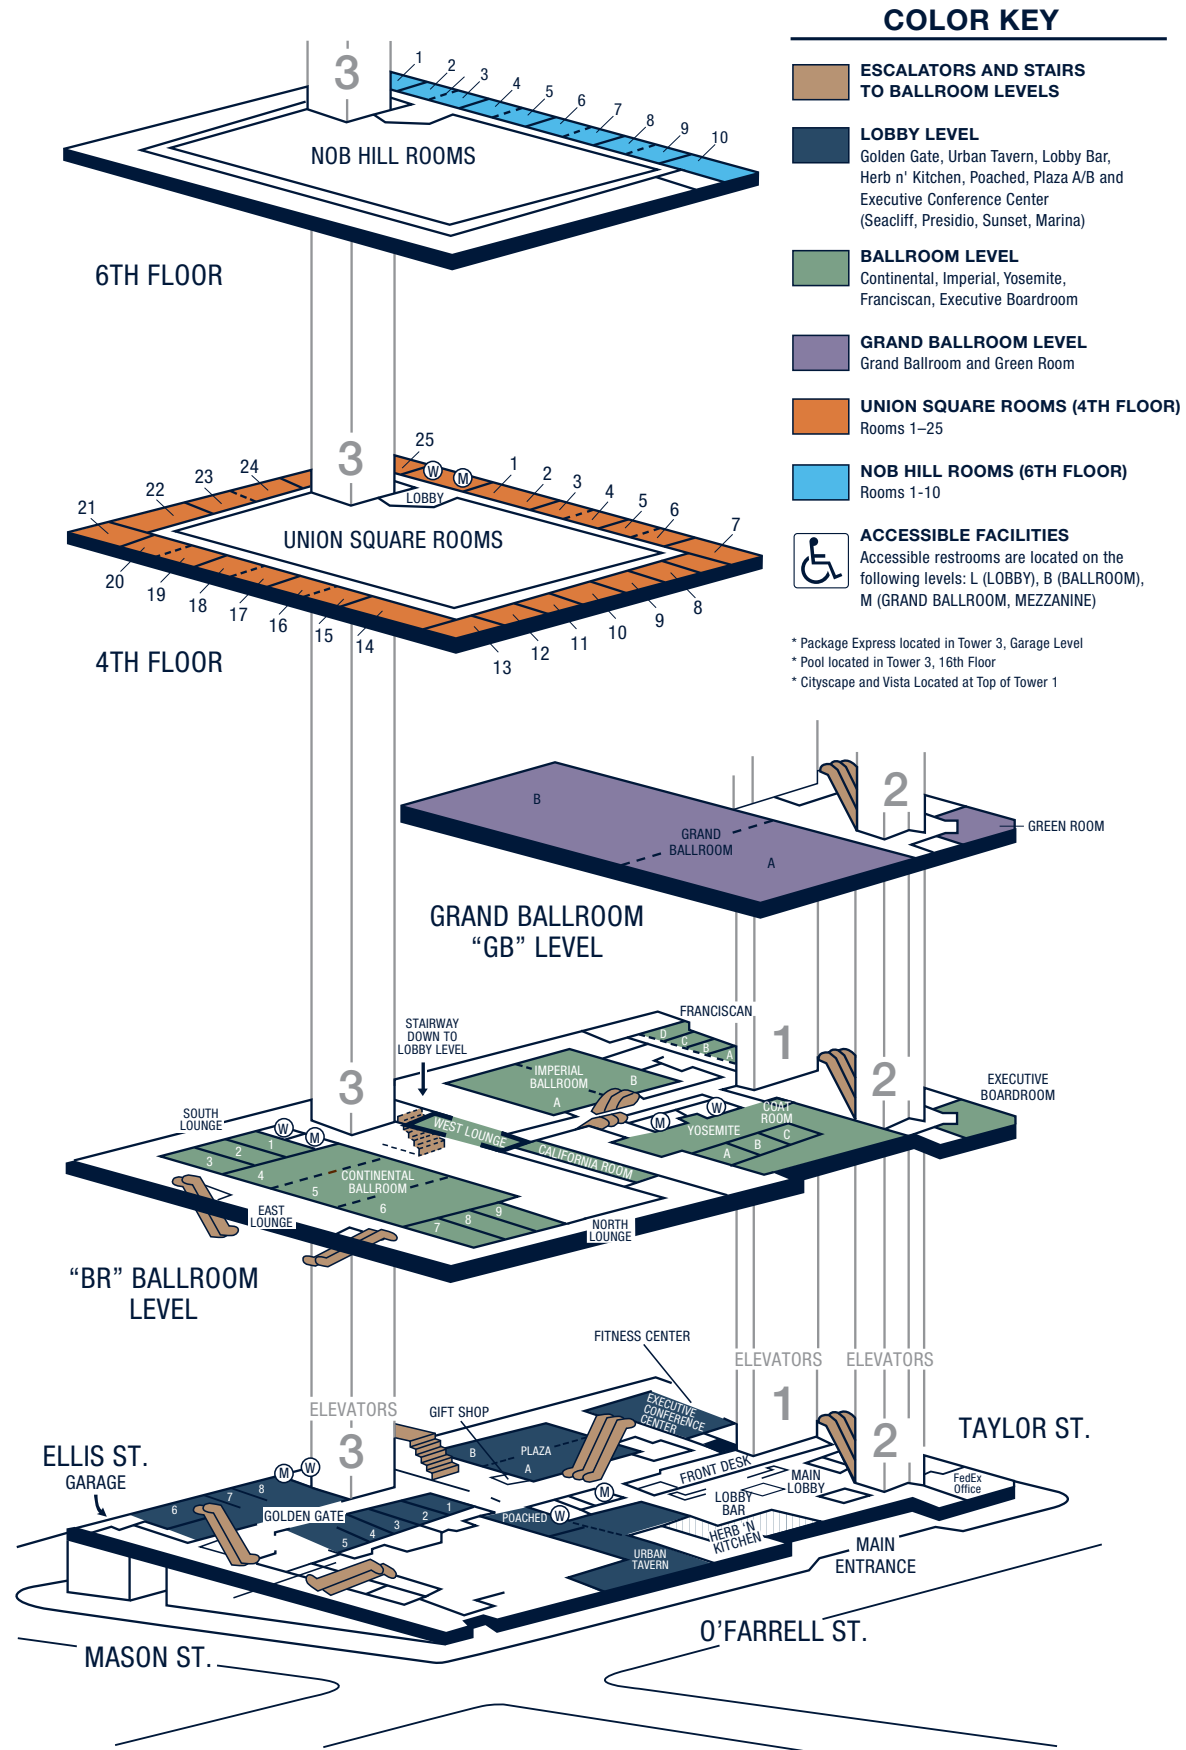

FLOOR PLAN / CONFERENCE & EVENT ROOMS

LOCATION

Located 13 miles from San Francisco International Airport and 14 miles from Oakland International Airport, both accessible by train (BART-Bay Area Rapid Transit). Hilton San Francisco Union Square offers access to the city's many cultural and tourist attractions. Located within walking distance of the Moscone Convention Center and the offices of major corporations.